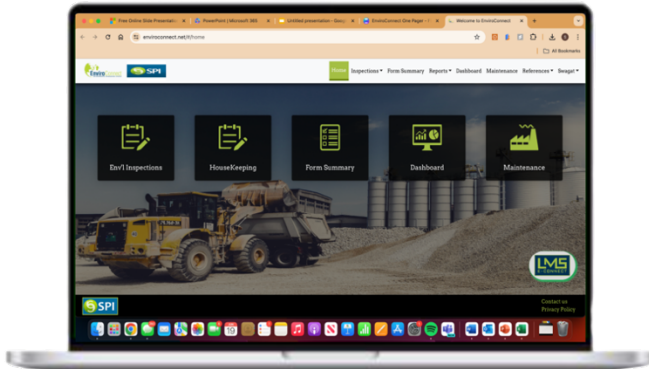

SOFTWARE PROFESSIONALS, INC. (SPI)

Environmental Management System

EnviroConnect is a comprehensive solution for handling environmental data and generating reports. With our innovative software, you can manage data, maps, photos, and more. We work collaboratively with our clients nationwide providing an environmental management information system that reduces cost and improves regulatory government and environmental compliance with measurable metrics and compliance.

A Useful and Accessible Asset

Your organization generates reams of useful environmental information in many formats and systems, including spreadsheets, electronic files, and hardcopy reports. **EnviroConnect** is the means for consolidating disparate data into one repository, making it more accessible and far more useful.

Field Tested and Approved

Software Professionals, Inc. has implemented **EnviroConnect** for a multinational company that produces and markets cement and ready mix concrete.

SPI Has the Answers to Your Questions: